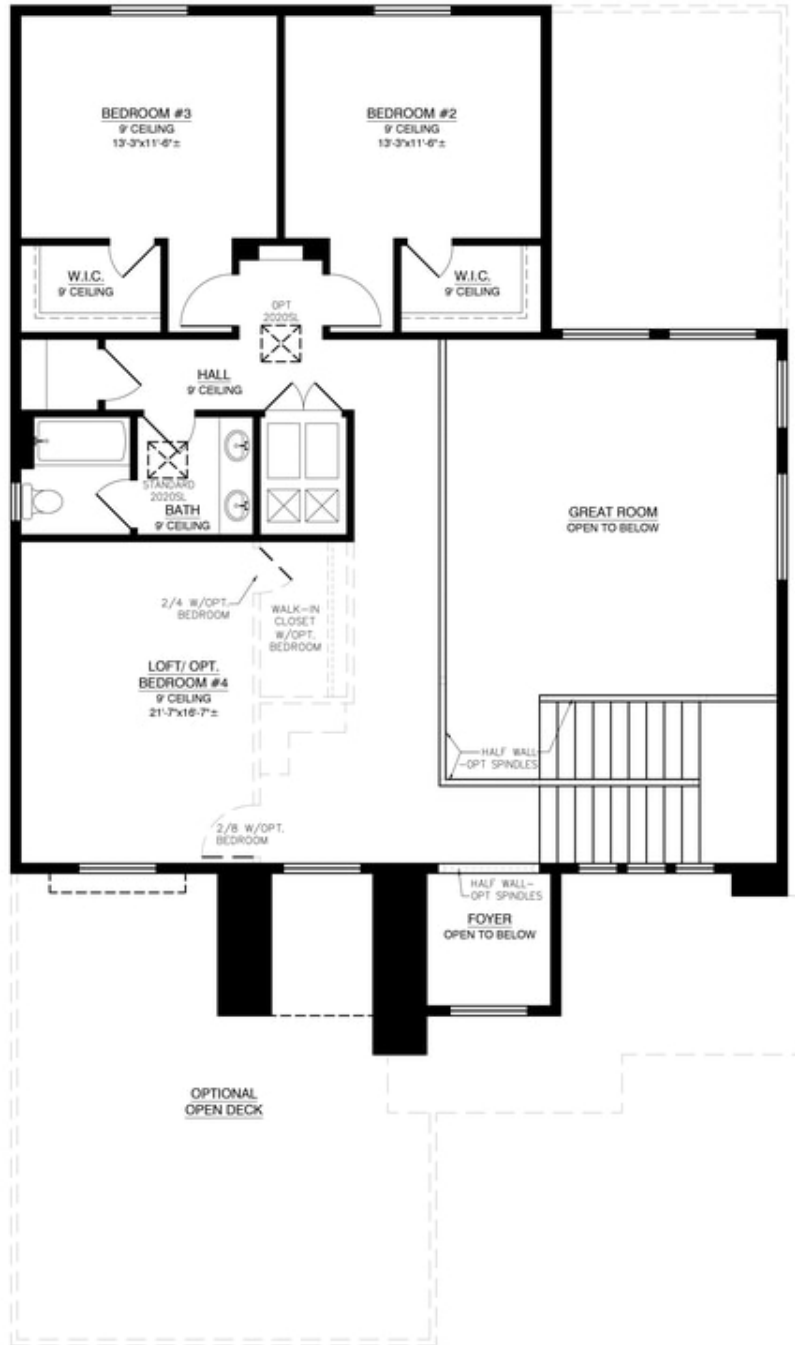

The Zaha Second Floor

All square footage is approximate. Renderings are artist's conceptions and may vary slightly from the actual home. Homes may be built in reverse of plans shown, depending on site conditions. Minor architectural changes may be made occasionally at the option of the builder. Please contact your Sales Consultant for details.