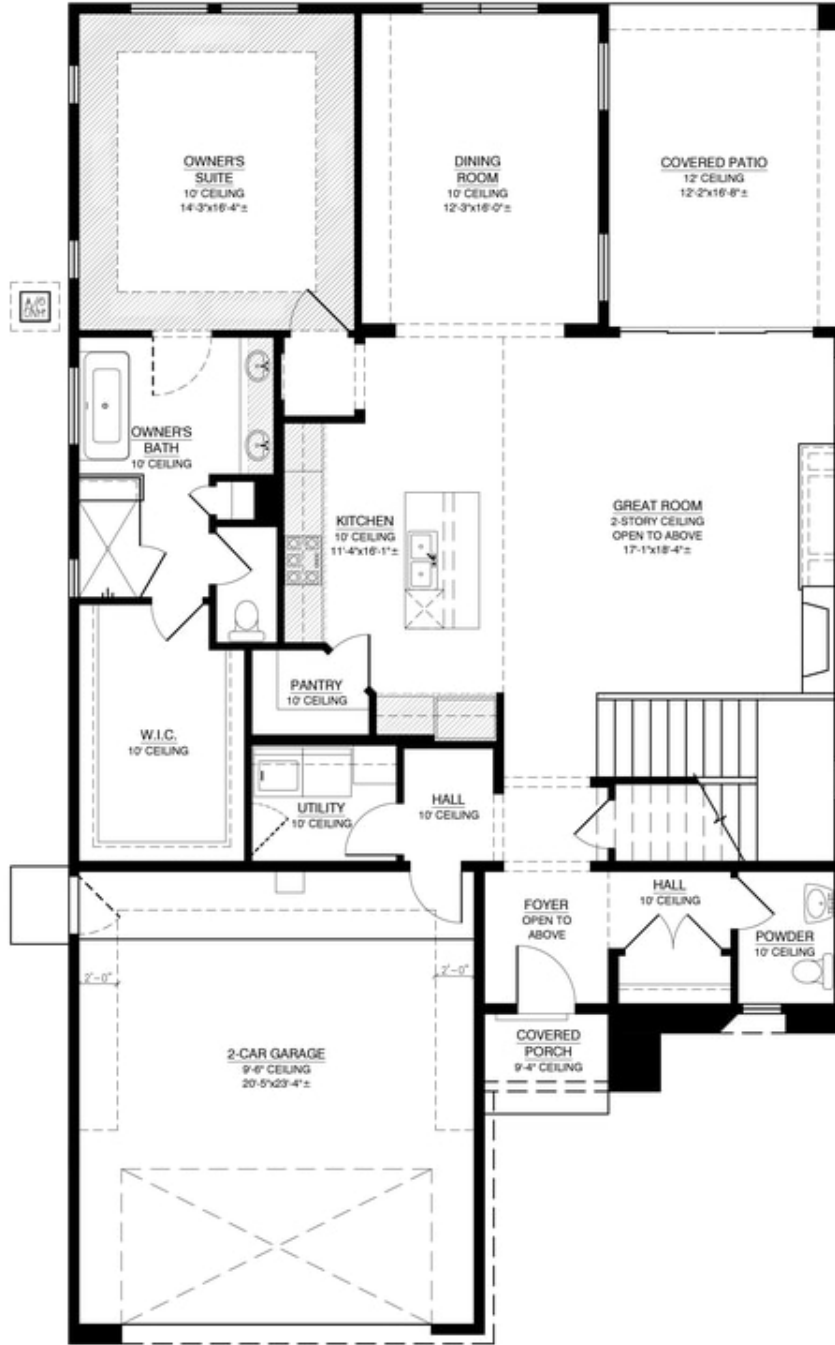

SINGLE FAMILY HOME

4028 Gondola Way

Albuquerque, NM 87113

NEW HOME SPECIALIST
Call Us @ (505) 510-4626

The Zaha First Floor

All square footage is approximate. Renderings are artist's conceptions and may vary slightly from the actual home. Homes may be built in reverse of plans shown, depending on site conditions. Minor architectural changes may be made occasionally at the option of the builder. Please contact your Sales Consultant for details.