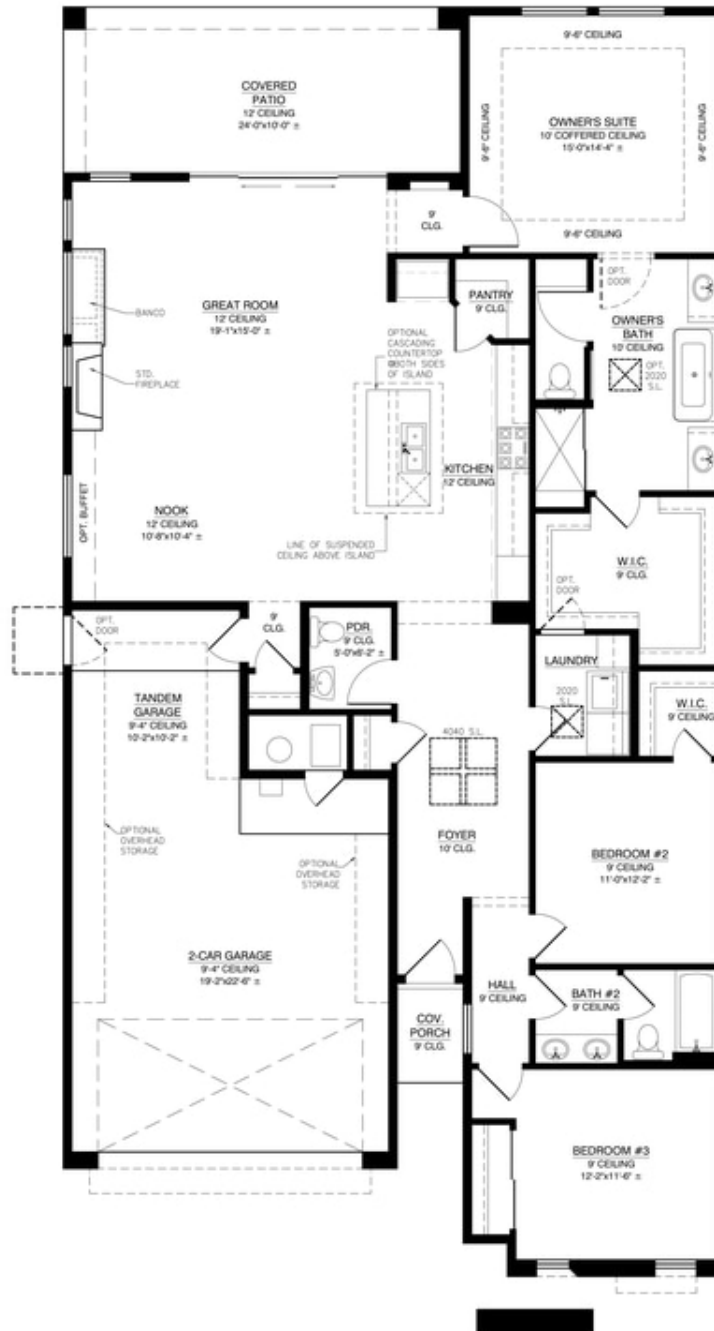

SINGLE FAMILY HOME

The Eileen

Ascension

NEW HOME SPECIALIST

Call Us @ (505) 510-4626

All square footage is approximate. Renderings are artist's conceptions and may vary slightly from the actual home. Homes may be built in reverse of plans shown, depending on site conditions. Minor architectural changes may be made occasionally at the option of the builder. Please contact your Sales Consultant for details.