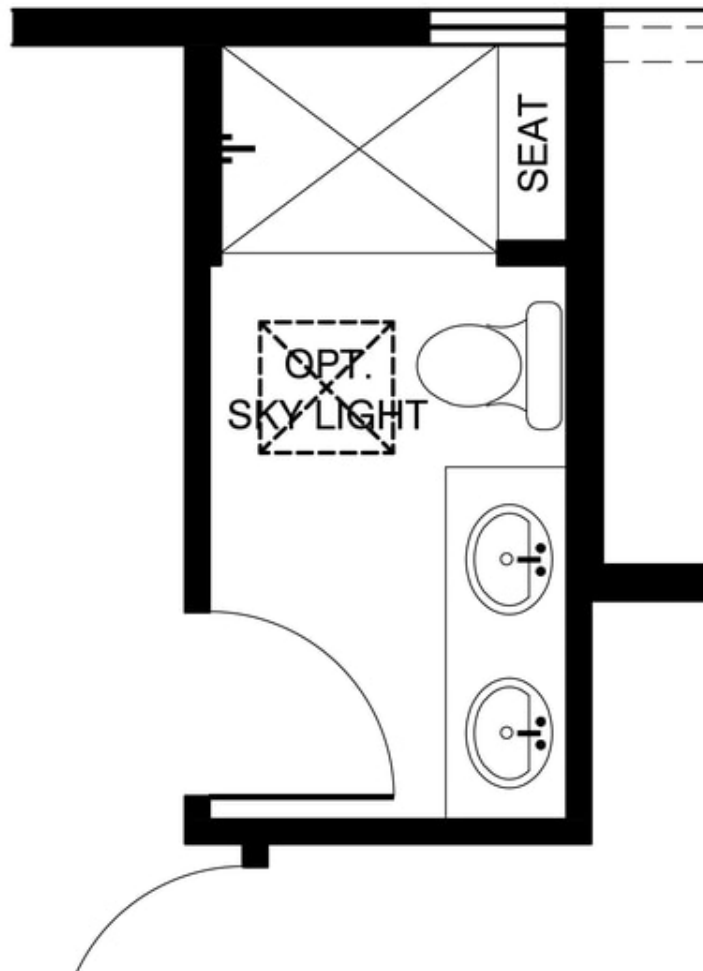

SINGLE FAMILY HOME

The Ixtapa

Moderno at Sierra Vista

NEW HOME SPECIALIST
Call Us @ (505) 510-4626

The Ixtapa Floor Plan

Homes may be built in reverse of plans shown, depending on site conditions. Minor architectural changes may be made occasionally at the option of the builder. Printed material is not date stamped. Prices are subject to change. Please reference Abrazo Homes' website for most updated and accurate pricing and information. Please contact your Sales Consultant for details.

Optional Owners Suite Shower

OPT. 4' SHOWER W/ SEAT
NO CHANGE IN SQUARE FOOTAGE