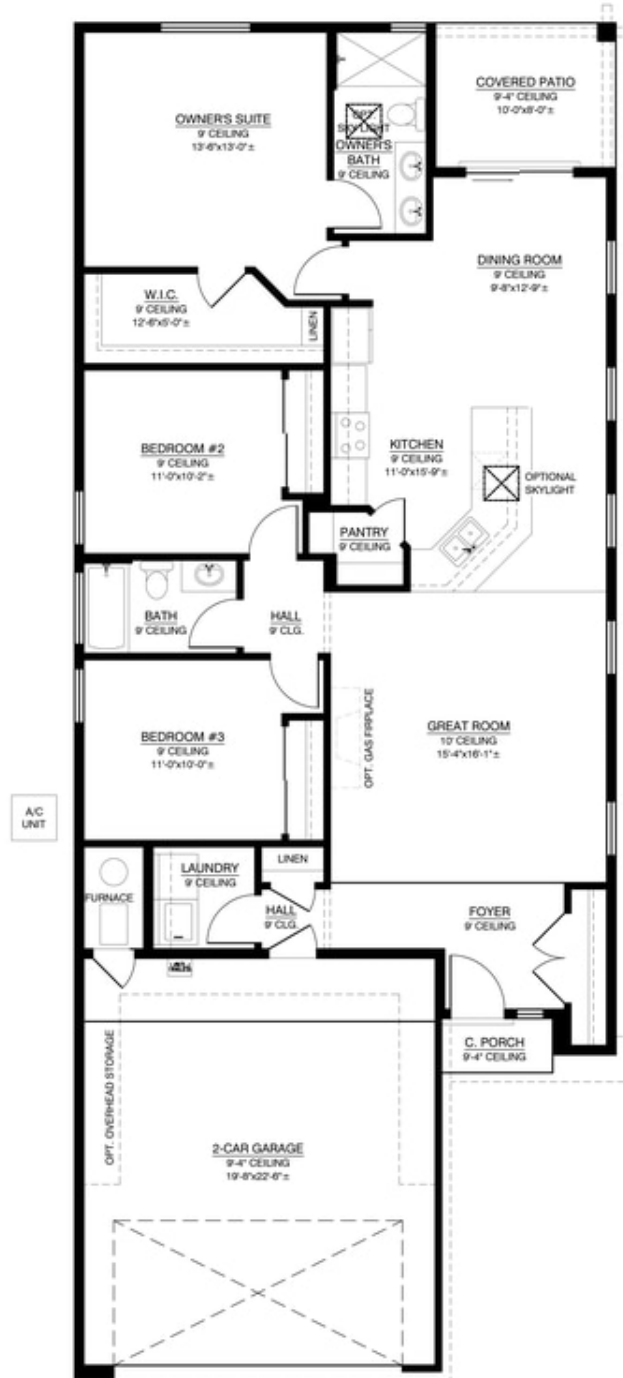

SINGLE FAMILY HOME

The Ixtapa

Moderno at Sierra Vista

NEW HOME SPECIALIST
Call Us @ (505) 510-4626

PRICED FROM

\$307,990

2 Elevations Available

 1,503+ Sq. Ft.

 3 Bedrooms

 2 Bathrooms

 2 Car Garage

Known for its beautiful beaches and spectacular swimming spots, the Mexican beach town of Ixtapa has a modern vibe. Our Ixtapa floor plan shares a similar hassle-free, all-inclusive getaway feel that is a great option for those looking for an affordable place that feels larger than it really is. This open floor concept makes great use of space that makes you feel right at home.

Contemporary Elevation

Modern Elevation

Homes may be built in reverse of plans shown, depending on site conditions. Minor architectural changes may be made occasionally at the option of the builder. Printed material is not date stamped. Prices are subject to change. Please reference Abrazo Homes' website for most updated and accurate pricing and information. Please contact your Sales Consultant for details.

SINGLE FAMILY HOME

The Ixtapa

Moderno at Sierra Vista

NEW HOME SPECIALIST
Call Us @ (505) 510-4626

The Ixtapa Floor Plan

Homes may be built in reverse of plans shown, depending on site conditions. Minor architectural changes may be made occasionally at the option of the builder. Printed material is not date stamped. Prices are subject to change. Please reference Abrazo Homes' website for most updated and accurate pricing and information. Please contact your Sales Consultant for details.