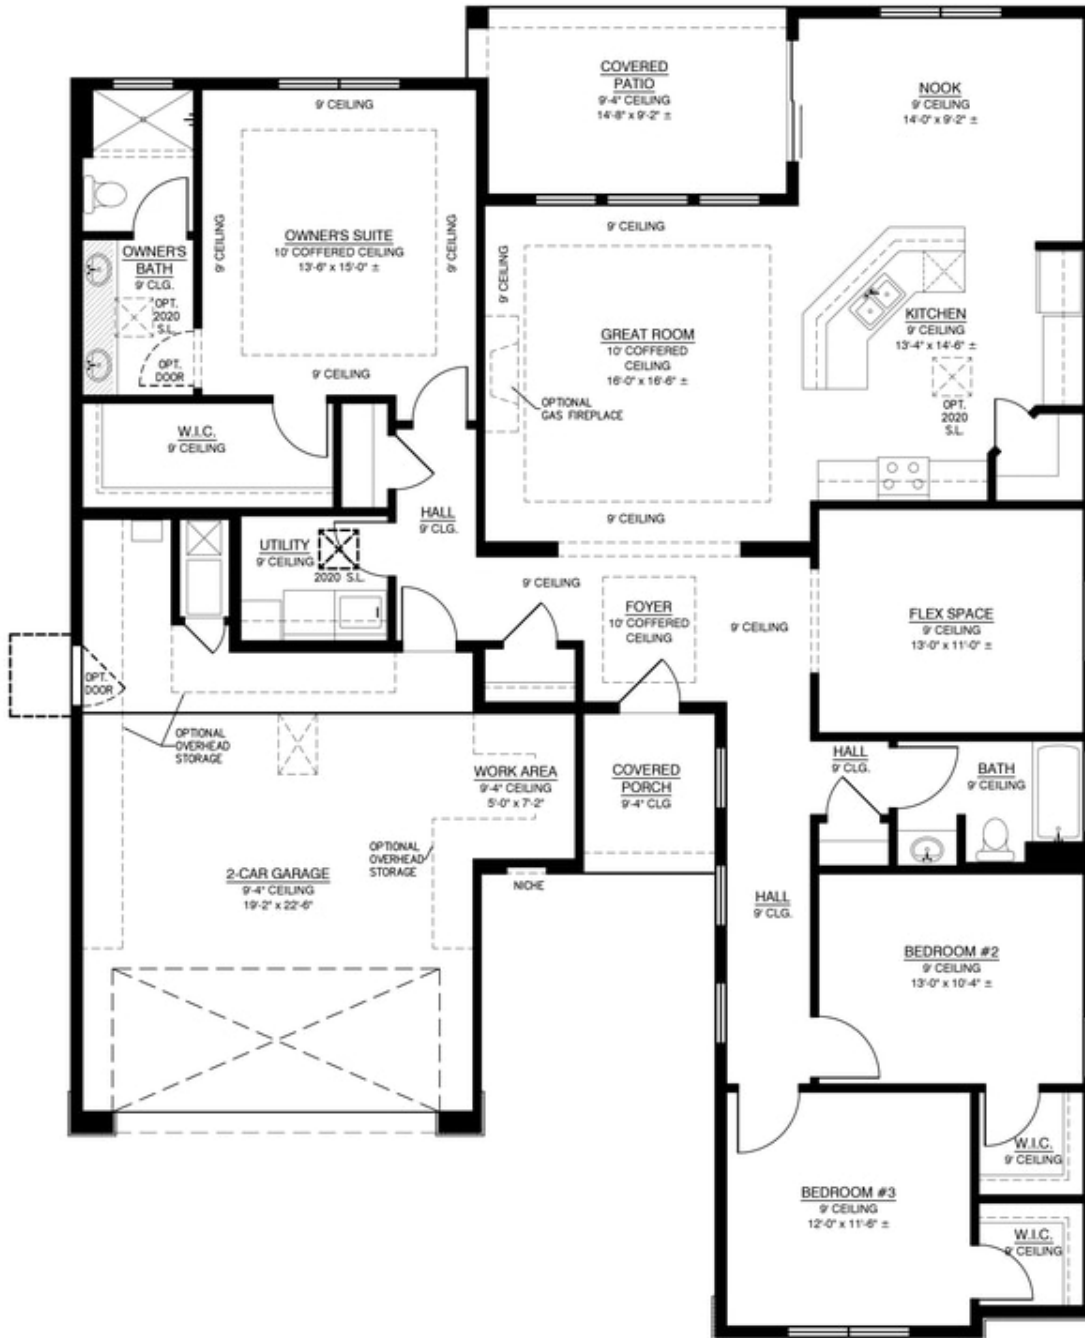

 2 Bathrooms

 2 Car Garage

The "Ruth" floor plan boasts an open concept to maximize views and enhance entertainment. Elevated ceilings adorn the primary bedroom and great room, while the garage features a dedicated workspace. This flexible layout accommodates either a 2-bedroom with a study or a 3-bedroom plan, this home seamlessly blends style and functionality. Named in honor of Ruth Bader Ginsburg, this home pays tribute to her remarkable legacy.

SINGLE FAMILY HOME

The Ruth

Mil Colores at Fiesta

The Ruth Floor Plan

FIRST FLOOR

Homes may be built in reverse of plans shown, depending on site conditions. Minor architectural changes may be made occasionally at the option of the builder. Printed material is not date stamped. Prices are subject to change. Please reference Abrazo Homes' website for most updated and accurate pricing and information. Please contact your Sales Consultant for details.

SINGLE FAMILY HOME

The Ruth

Mil Colores at Fiesta

The Ruth Floor Plan with optional 4th bedroom in lieu of flex space

Homes may be built in reverse of plans shown, depending on site conditions. Minor architectural changes may be made occasionally at the option of the builder. Printed material is not date stamped. Prices are subject to change. Please reference Abrazo Homes' website for most updated and accurate pricing and information. Please contact your Sales Consultant for details.

SINGLE FAMILY HOME
The Ruth
Mil Colores at Fiesta

The Ruth Floor Plan with Optional 3rd Bedroom

Homes may be built in reverse of plans shown, depending on site conditions. Minor architectural changes may be made occasionally at the option of the builder. Printed material is not date stamped. Prices are subject to change. Please reference Abrazo Homes' website for most updated and accurate pricing and information. Please contact your Sales Consultant for details.