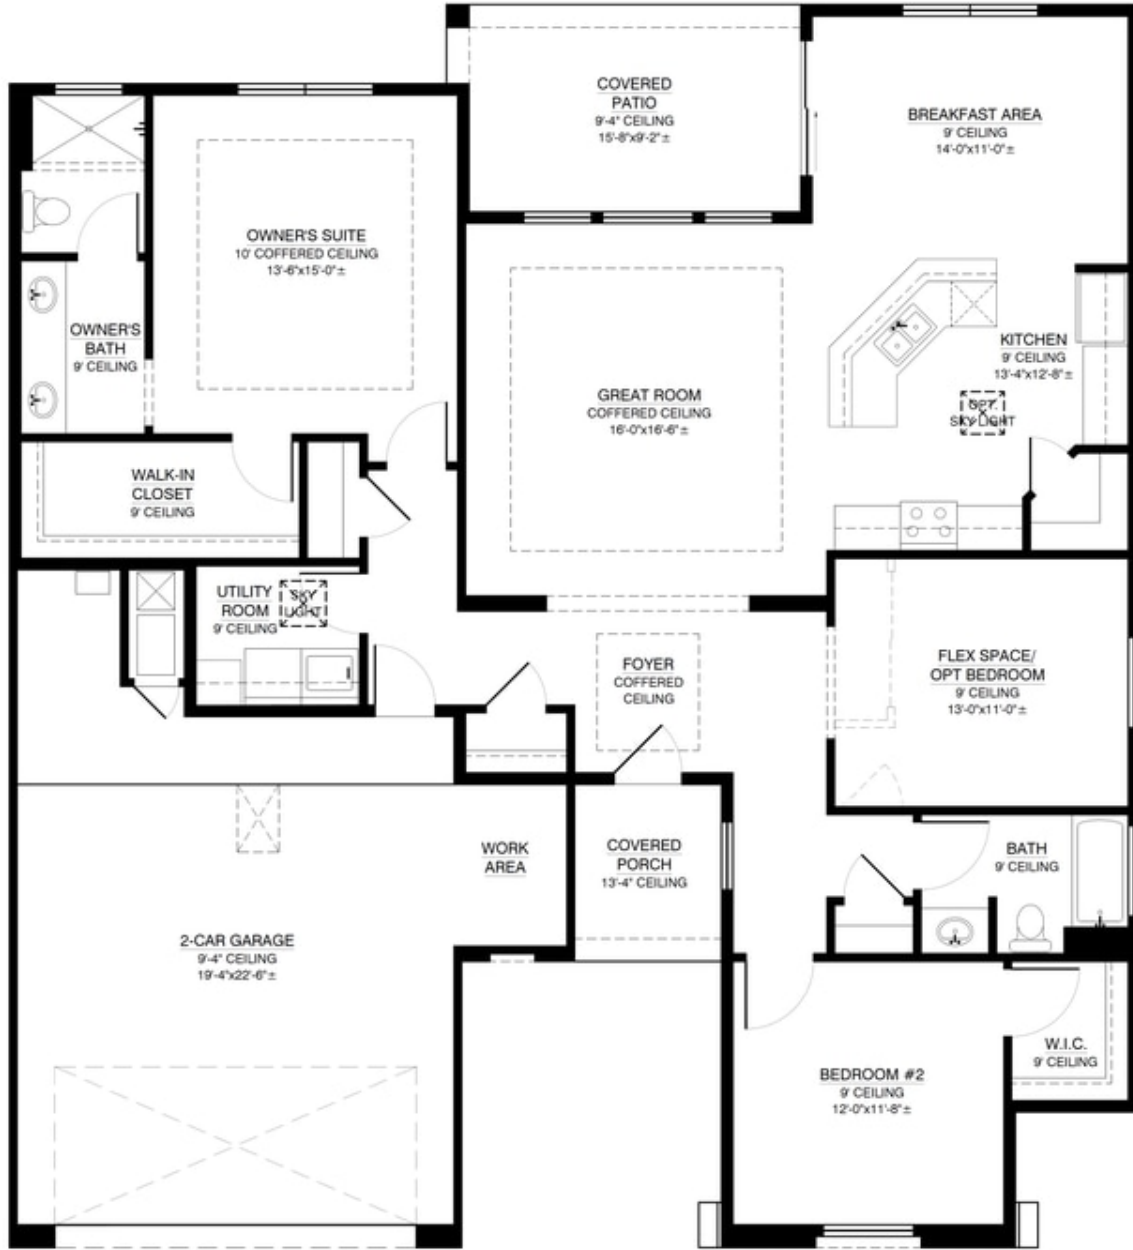

SINGLE FAMILY HOME

The Ruth

Mil Colores at Fiesta

PRICED FROM

\$386,990

2 Elevations Available

 1,750+ Sq. Ft.

 3 - 4 Bedrooms

 2 Bathrooms

 2 Car Garage

The "Ruth" floor plan boasts an open concept to maximize views and enhance entertainment. Elevated ceilings adorn the primary bedroom and great room, while the garage features a dedicated workspace. This flexible layout accommodates either a 2-bedroom with a study or a 3-bedroom plan, this home seamlessly blends style and functionality. Named in honor of Ruth Bader Ginsburg, this home pays tribute to her remarkable legacy.

Ruth Mission Tile Roof

Ruth Craftsman Tile Roof

Homes may be built in reverse of plans shown, depending on site conditions. Minor architectural changes may be made occasionally at the option of the builder. Printed material is not date stamped. Prices are subject to change. Please reference Abrazo Homes' website for most updated and accurate pricing and information. Please contact your Sales Consultant for details.

SINGLE FAMILY HOME

The Ruth

Mil Colores at Fiesta

The Ruth Floor Plan

FIRST FLOOR

Homes may be built in reverse of plans shown, depending on site conditions. Minor architectural changes may be made occasionally at the option of the builder. Printed material is not date stamped. Prices are subject to change. Please reference Abrazo Homes' website for most updated and accurate pricing and information. Please contact your Sales Consultant for details.