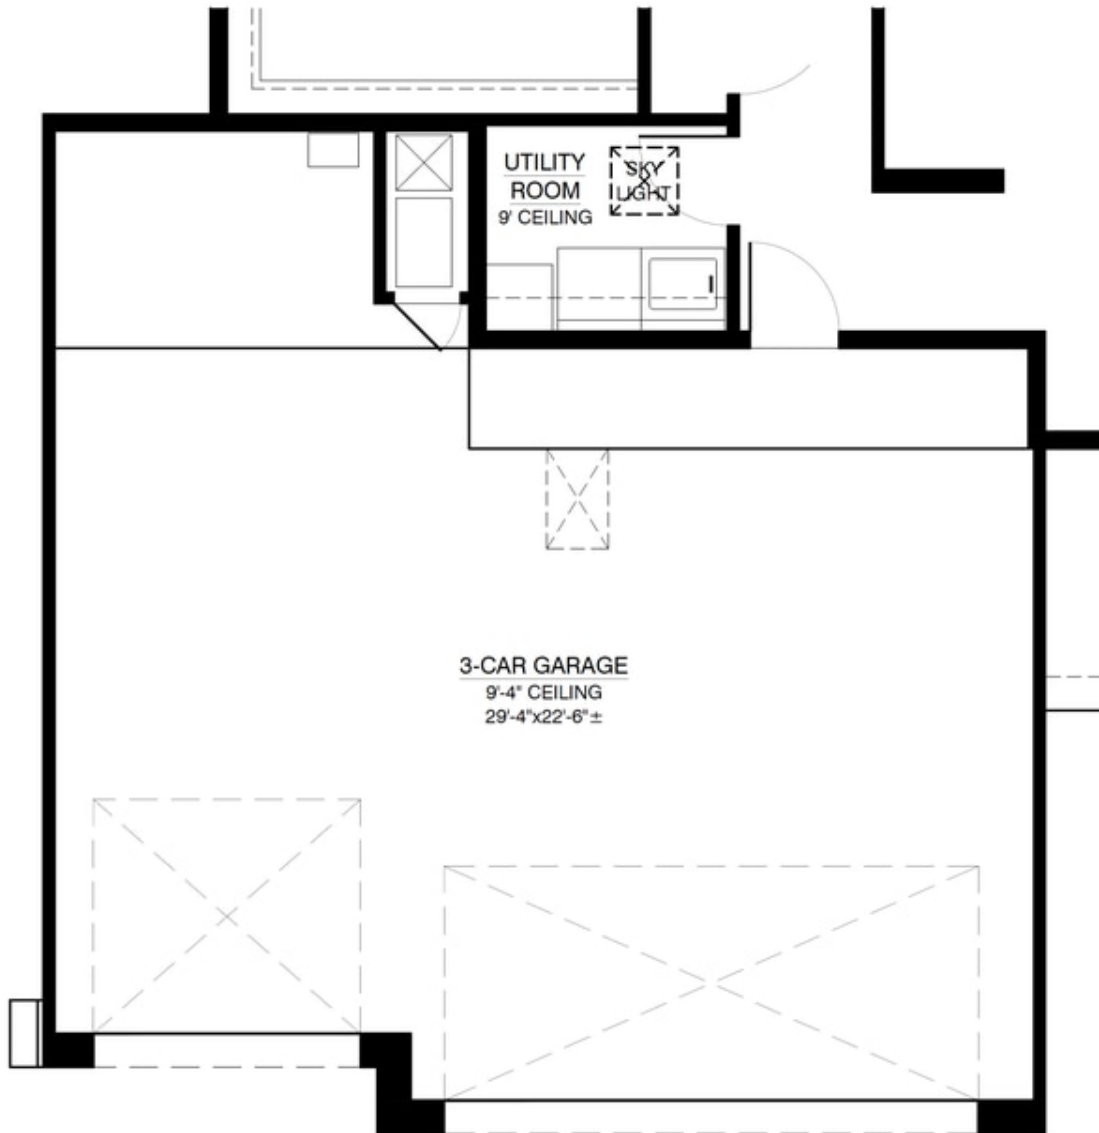

Optional 3rd Car Garage

OPT 3 CAR GARAGE
ADDITIONAL 210.34 SQ.FT. (UNHEATED SPACE)
SUBTRACT 14.5 SQ. FT (HEATED SPACE)

Homes may be built in reverse of plans shown, depending on site conditions. Minor architectural changes may be made occasionally at the option of the builder. Printed material is not date stamped. Prices are subject to change. Please reference Abrazo Homes' website for most updated and accurate pricing and information. Please contact your Sales Consultant for details.