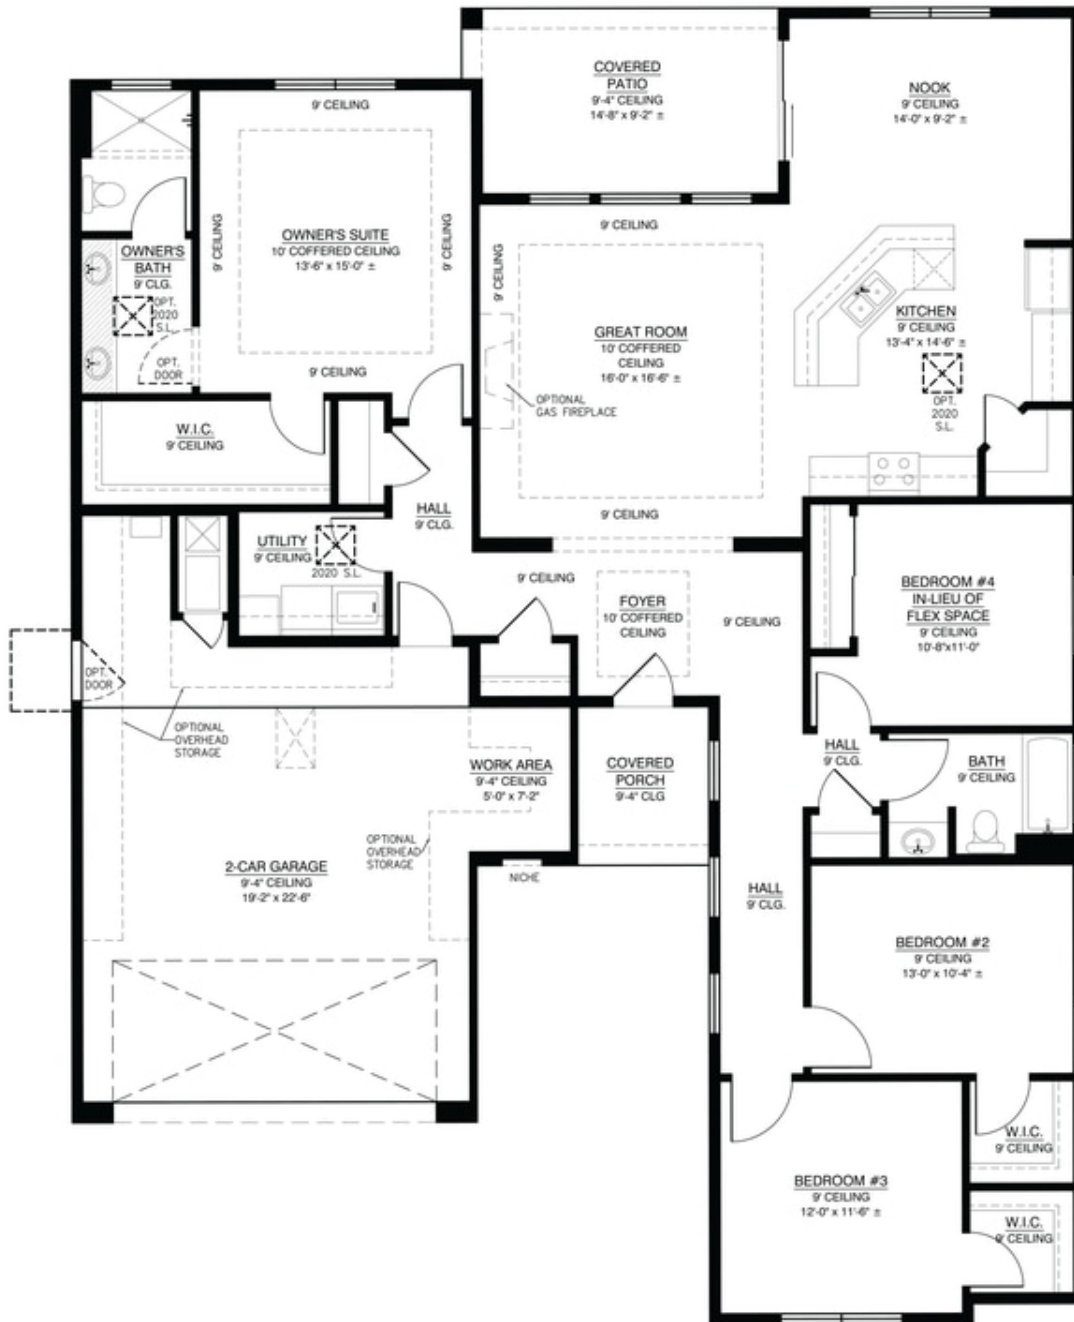

 2 Bathrooms

 2 Car Garage

The "Ruth" floor plan boasts an open concept to maximize views and enhance entertainment. Elevated ceilings adorn the primary bedroom and great room, while the garage features a dedicated workspace. This flexible layout accommodates either a 2-bedroom with a study or a 3-bedroom plan, this home seamlessly blends style and functionality. Named in honor of Ruth Bader Ginsburg, this home pays tribute to her remarkable legacy.

SINGLE FAMILY HOME

The Ruth

Mil Colores at Fiesta

The Ruth Floor Plan

FIRST FLOOR

Homes may be built in reverse of plans shown, depending on site conditions. Minor architectural changes may be made occasionally at the option of the builder. Printed material is not date stamped. Prices are subject to change. Please reference Abrazo Homes' website for most updated and accurate pricing and information. Please contact your Sales Consultant for details.

Optional 3rd Car Garage

OPT 3 CAR GARAGE
ADDITIONAL 210.34 SQ.FT. (UNHEATED SPACE)
SUBTRACT 14.5 SQ. FT (HEATED SPACE)

Homes may be built in reverse of plans shown, depending on site conditions. Minor architectural changes may be made occasionally at the option of the builder. Printed material is not date stamped. Prices are subject to change. Please reference Abrazo Homes' website for most updated and accurate pricing and information. Please contact your Sales Consultant for details.

SINGLE FAMILY HOME

The Ruth

Mil Colores at Fiesta

The Ruth Floor Plan with optional 4th bedroom in lieu of flex space

Homes may be built in reverse of plans shown, depending on site conditions. Minor architectural changes may be made occasionally at the option of the builder. Printed material is not date stamped. Prices are subject to change. Please reference Abrazo Homes' website for most updated and accurate pricing and information. Please contact your Sales Consultant for details.