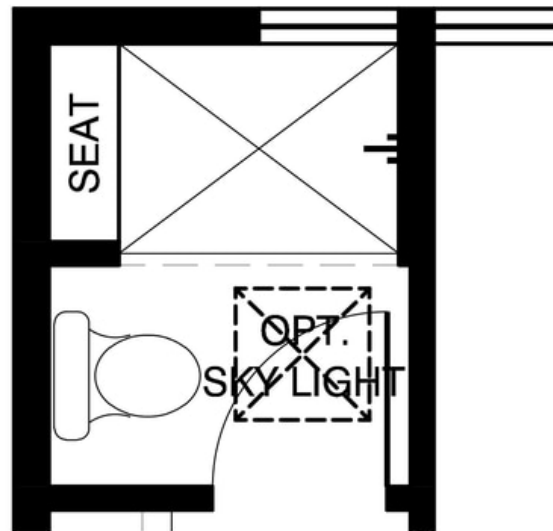

 1,410+ Sq. Ft.

 3 Bedrooms

 2 Bathrooms

 2 Car Garage

Overlooking the Gulf of California, La Paz has one of the highest standards of living and security in Mexico. Similarly, you can find one of the highest standards of living with our La Paz floor plan. In this cozy 3 bed 2 bath one-story home, you can almost feel the warm, clear water trickle onto your toes as you look out onto the long stretches of white sand of Playa Balandra. Un Abrazo.

SINGLE FAMILY HOME

The La Paz

Moderno at Sierra Vista

NEW HOME SPECIALIST
Call Us @ (505) 510-4626

The La Paz Floor Plan

Homes may be built in reverse of plans shown, depending on site conditions. Minor architectural changes may be made occasionally at the option of the builder. Printed material is not date stamped. Prices are subject to change. Please reference Abrazo Homes' website for most updated and accurate pricing and information. Please contact your Sales Consultant for details.

Optional Owners Suite Bath

OPT. 4' SHOWER W/ SEAT

NO CHANGE IN SQUARE FOOTAGE