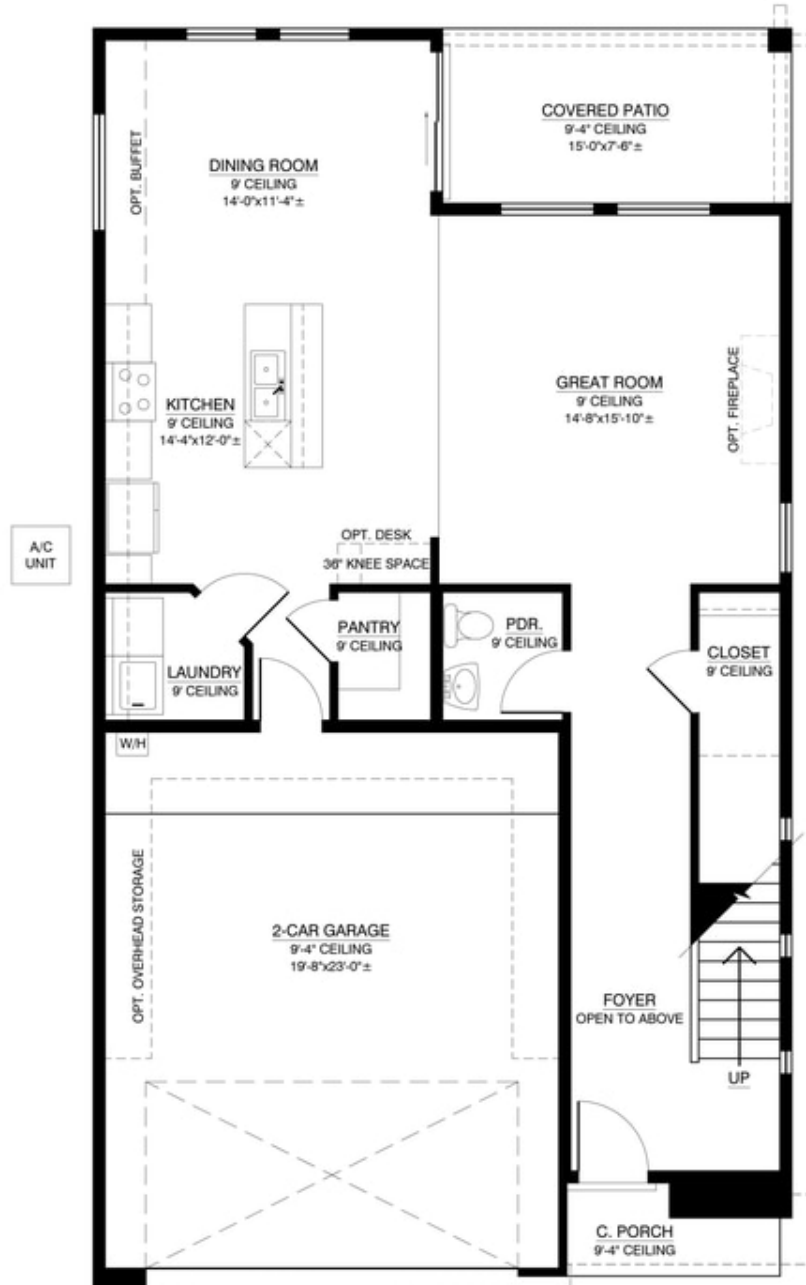

 2.5 Bathrooms

 2 Car Garage

Sitting right where the Pacific Ocean becomes the Sea of Cortez, Mazatlan is one of the most unique destinations in Mexico. Picture if San Miguel de Allende and Puerto Vallarta had a baby. Just like this modern destination's allure, our Mazatlan floor plan offers a truly unique experience. You'll see what we mean as soon as you step onto the second floor open deck from the owner's suite. As you enjoy a mind-blowing sunset right outside your room, you can almost taste the palapa'd beach bars lining the Pacific shoreline slinging ceviche and frosty Pacifico beers. Salud!

Contemporary Elevation

Modern Elevation

Homes may be built in reverse of plans shown, depending on site conditions. Minor architectural changes may be made occasionally at the option of the builder. Printed material is not date stamped. Prices are subject to change. Please reference Abrazo Homes' website for most updated and accurate pricing and information. Please contact your Sales Consultant for details.

First Floor

1ST FLOOR

Homes may be built in reverse of plans shown, depending on site conditions. Minor architectural changes may be made occasionally at the option of the builder. Printed material is not date stamped. Prices are subject to change. Please reference Abrazo Homes' website for most updated and accurate pricing and information. Please contact your Sales Consultant for details.

Optional Owners Bath

OPT. 4' SHOWER W/ SEAT NO CHANGE IN SQUARE FOOTAGE