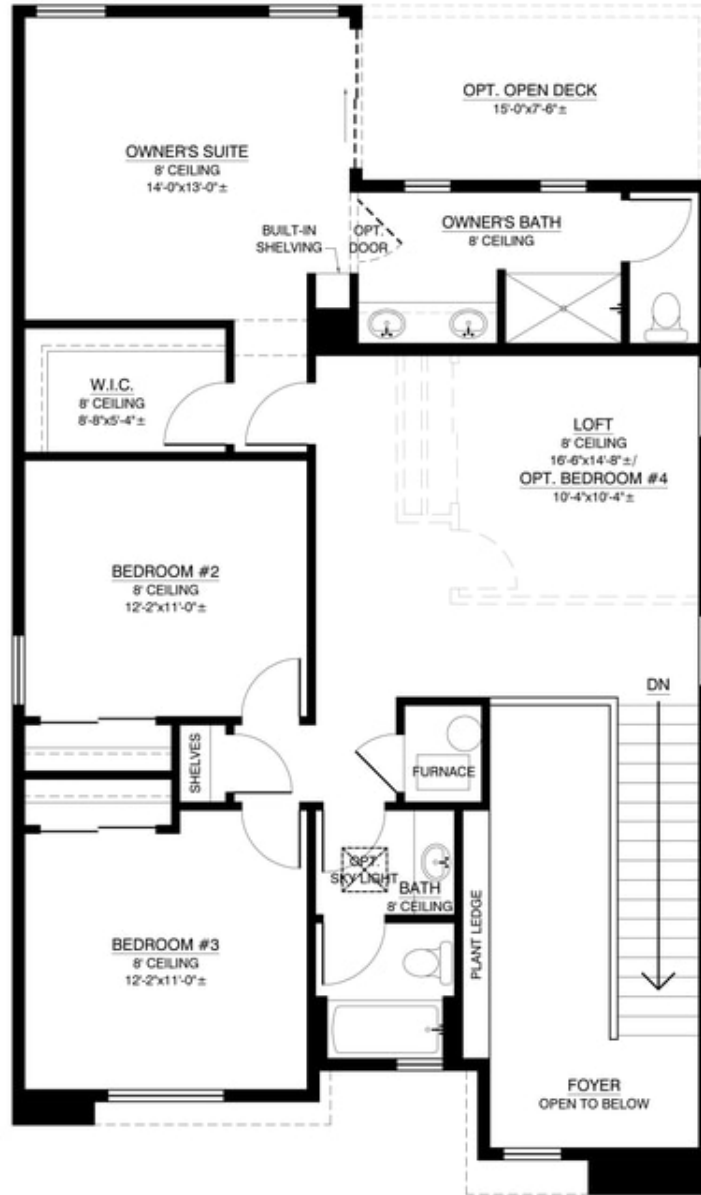

Second Floor

2ND FLOOR

Homes may be built in reverse of plans shown, depending on site conditions. Minor architectural changes may be made occasionally at the option of the builder. Printed material is not date stamped. Prices are subject to change. Please reference Abrazo Homes' website for most updated and accurate pricing and information. Please contact your Sales Consultant for details.