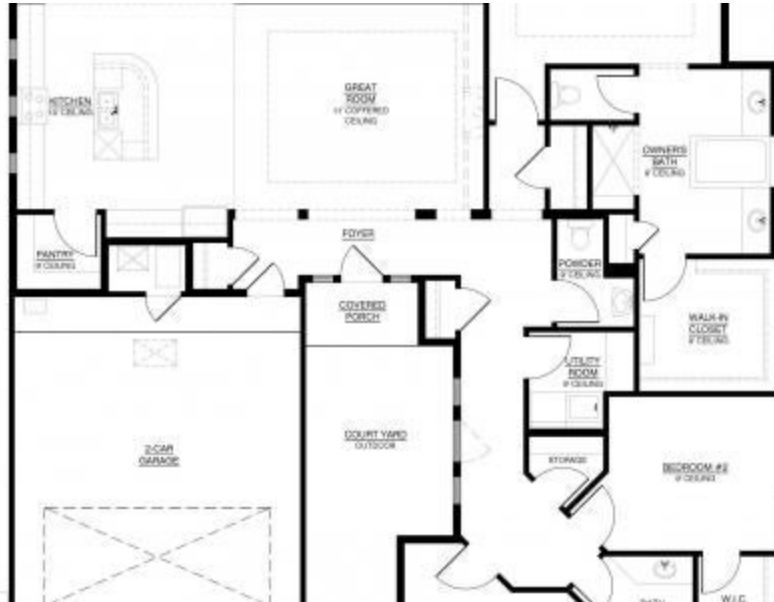

 3 Bedrooms

 2.5 Bathrooms

 2 Car Garage

The ready-to-be-built Katherine has an owner's bath that stands out from any other plan that even Abrazo has to offer! It also features an optional buffet and a private covered patio and tons of natural light. Discover why this plan was awarded best kitchen, best bath, and the premier award in the Parade of Homes.

SINGLE FAMILY HOME

The Katherine

Rancho Valencia

NEW HOME SPECIALIST

Call Us @ 505-510-4626

The Katherine Floor Plan

Homes may be built in reverse of plans shown, depending on site conditions. Minor architectural changes may be made occasionally at the option of the builder. Printed material is not date stamped. Prices are subject to change. Please reference Abrazo Homes' website for most updated and accurate pricing and information. Please contact your Sales Consultant for details.