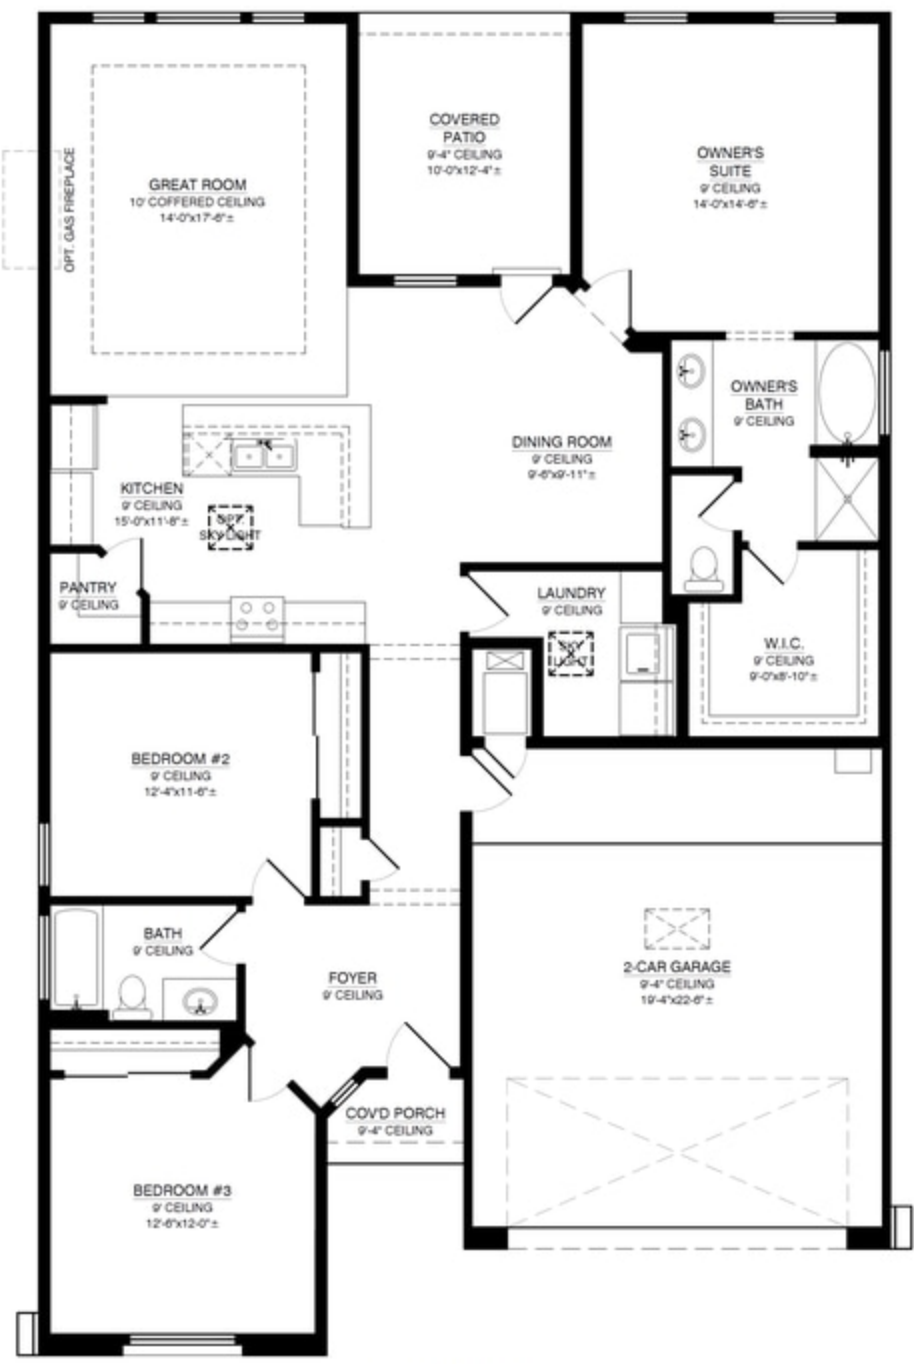

Single Family Home

The Selena

Tesoro at Fiesta

Priced From

\$354,950

2 Elevations Available

1,730+ Sq. Ft. 3 Bedrooms 2 Bathrooms 2 Car Garage

Known for mainstreaming Tejano music, Selena Quintanilla was small but powerful, our Selena floor plan portrays her in just that way. The Selena is a ready-to-be-built plan that features a recessed patio, offering the luxury of privacy while you sip coffee in your robe in the morning. This three-bedroom house offers great view potential from the great room, kitchen, and the owner's suite.

Mission Elevation

Craftsman Elevation

All square footage is approximate. Renderings are artist's conceptions and may vary slightly from the actual home. Homes may be built in reverse of plans shown, depending on site conditions. Minor architectural changes may be made occasionally at the option of the builder. Please contact your Sales Consultant for details.

Single Family Home

The Selena

Tesoro at Fiesta

Selena Floor Plan

FLOOR PLAN

All square footage is approximate. Renderings are artist's conceptions and may vary slightly from the actual home. Homes may be built in reverse of plans shown, depending on site conditions. Minor architectural changes may be made occasionally at the option of the builder. Please contact your Sales Consultant for details.