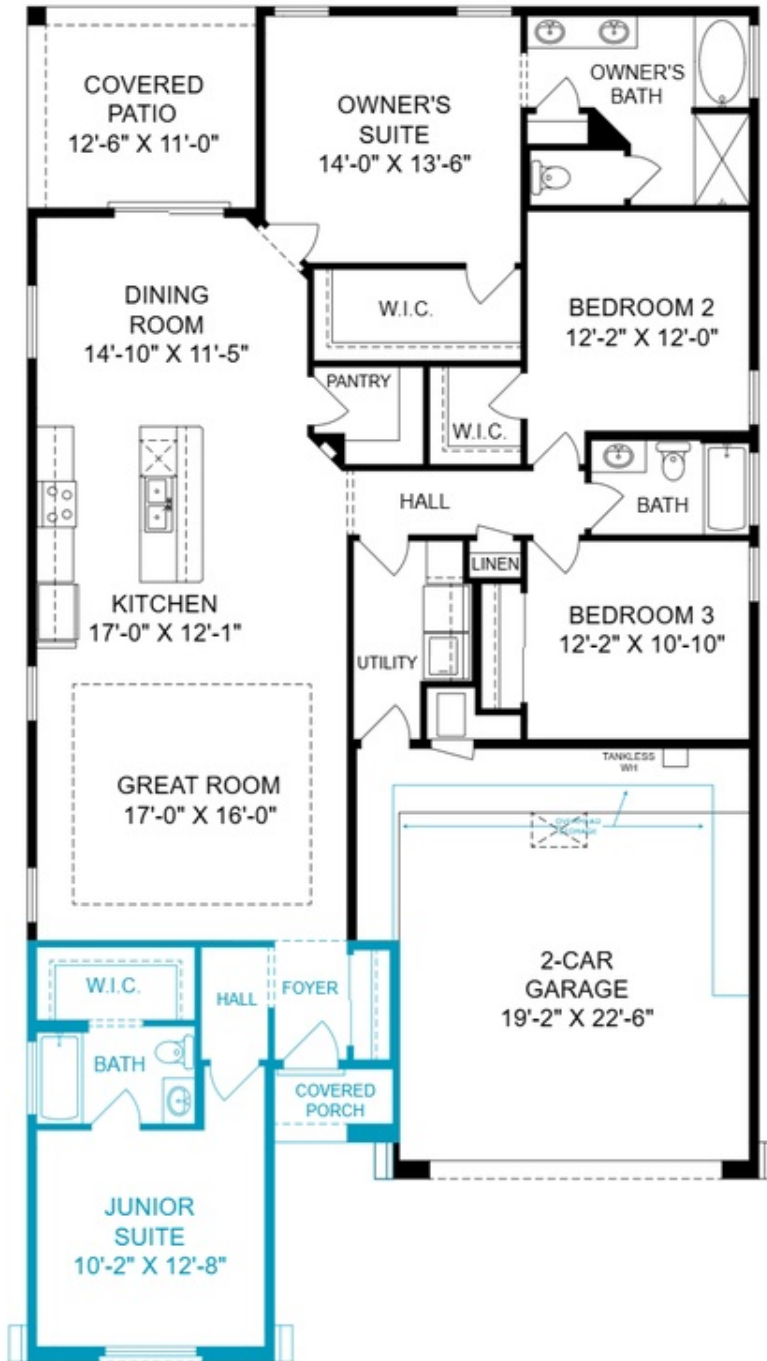

NONE HOME

6726 Sydney Drive NE

Rio Rancho, NM 87144

NEW HOME SPECIALIST

Call Us @ 505-510-4626

Homes may be built in reverse of plans shown, depending on site conditions. Minor architectural changes may be made occasionally at the option of the builder. Printed material is not date stamped. Prices are subject to change. Please reference Abrazo Homes' website for most updated and accurate pricing and information. Please contact your Sales Consultant for details.