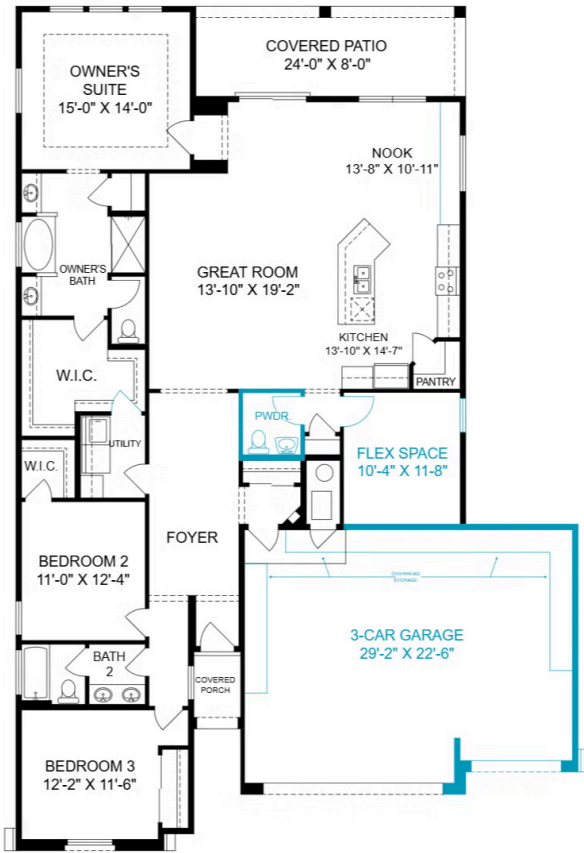

SINGLE FAMILY HOME
6911 Ava Road NE
Rio Rancho, NM 87144

NEW HOME SPECIALIST
Call Us @ 505-337-3243

[Click Here](#)

Homes may be built in reverse of plans shown, depending on site conditions. Minor architectural changes may be made occasionally at the option of the builder. Printed material is not date stamped. Prices are subject to change. Please reference Abrazo Homes' website for most updated and accurate pricing and information. Please contact your Sales Consultant for details.