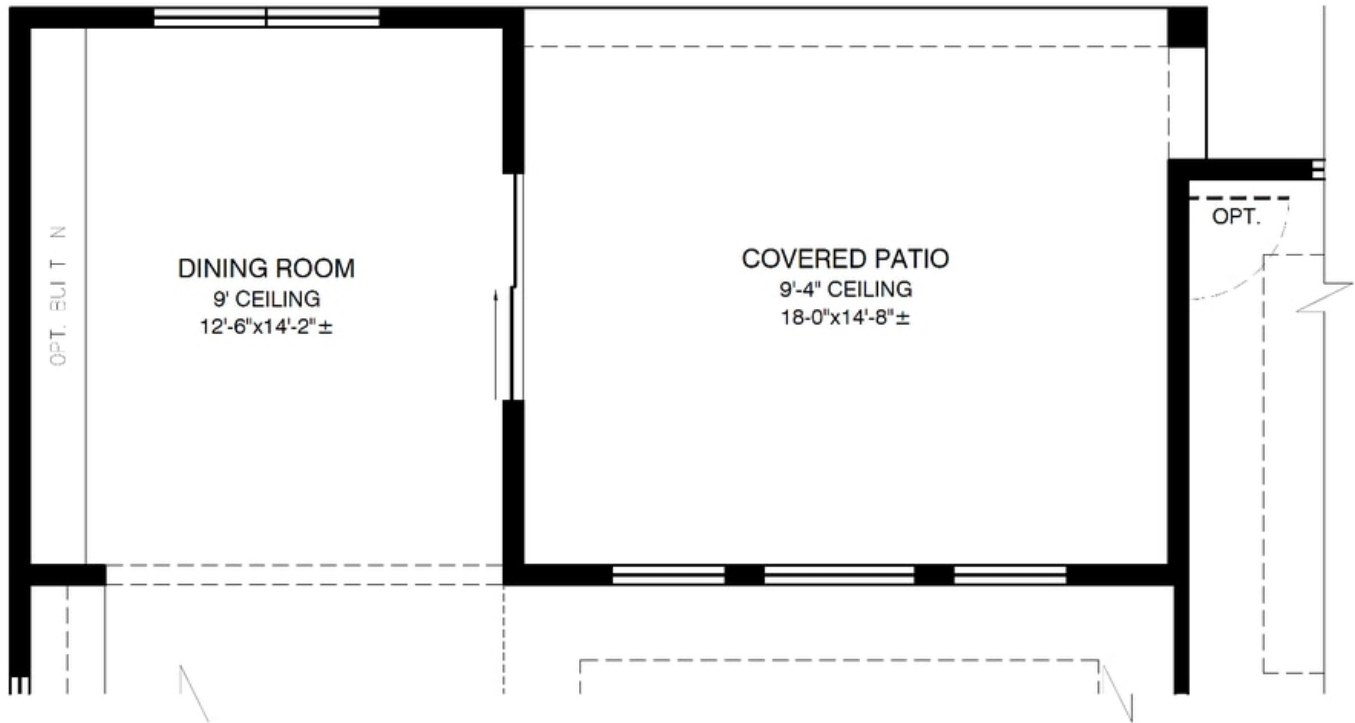

 2,221+ Sq. Ft.

 3 Bedrooms

 2.5 Bathrooms

 2 Car Garage

Our Katherine II is a 'slimmed down' version of our Katherine Floor plan. Named for Katherine of Aragon - First wife of Henry the 8th - The Katherine has an award winning master bath different from any other plan that Abrazo has to offer. Option for a buffet and a private covered patio and tons of natural light. - discover why this plan was awarded best kitchen and best bath in the parade of homes.

Base Elevation

Craftsman Elevation

All square footage is approximate. Renderings are artist's conceptions and may vary slightly from the actual home. Homes may be built in reverse of plans shown, depending on site conditions. Minor architectural changes may be made occasionally at the option of the builder. Please contact your Sales Consultant for details.

The Katherine II Floor Plan

All square footage is approximate. Renderings are artist's conceptions and may vary slightly from the actual home. Homes may be built in reverse of plans shown, depending on site conditions. Minor architectural changes may be made occasionally at the option of the builder. Please contact your Sales Consultant for details.

Optional Expanded Dining Room and Covered Patio

OPTIONAL EXPANDED DINING ROOM AND COVERED PATIO

ADDITIONAL 38.00 SQ. FT. (HEATED)

ADDITIONAL 88.00 SQ. FT. (UNHEATED)