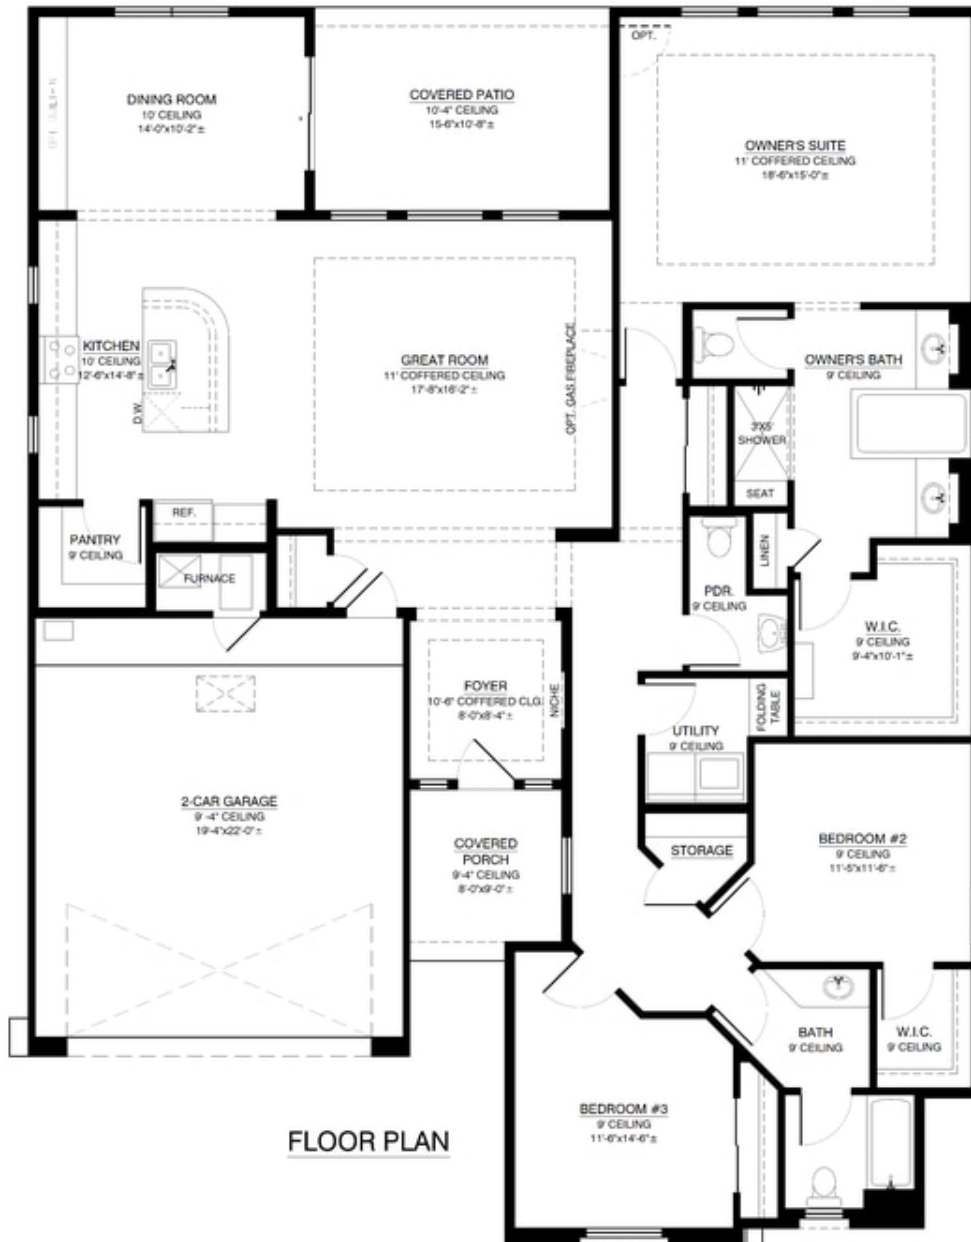

 2,221+ Sq. Ft.

 3 Bedrooms

 2.5 Bathrooms

 2 Car Garage

Our Katherine II is a 'slimmed down' version of our Katherine Floor plan. Named for Katherine of Aragon - First wife of Henry the 8th - The Katherine has an award winning master bath different from any other plan that Abrazo has to offer. Option for a buffet and a private covered patio and tons of natural light. - discover why this plan was awarded best kitchen and best bath in the parade of homes.

Base Elevation

Craftsman Elevation

All square footage is approximate. Renderings are artist's conceptions and may vary slightly from the actual home. Homes may be built in reverse of plans shown, depending on site conditions. Minor architectural changes may be made occasionally at the option of the builder. Please contact your Sales Consultant for details.

The Katherine II Floor Plan

All square footage is approximate. Renderings are artist's conceptions and may vary slightly from the actual home. Homes may be built in reverse of plans shown, depending on site conditions. Minor architectural changes may be made occasionally at the option of the builder. Please contact your Sales Consultant for details.

Optional Expanded Dining Room and Covered Patio

OPTIONAL EXPANDED DINING ROOM AND COVERED PATIO

ADDITIONAL 38.00 SQ. FT. (HEATED)

ADDITIONAL 88.00 SQ. FT. (UNHEATED)