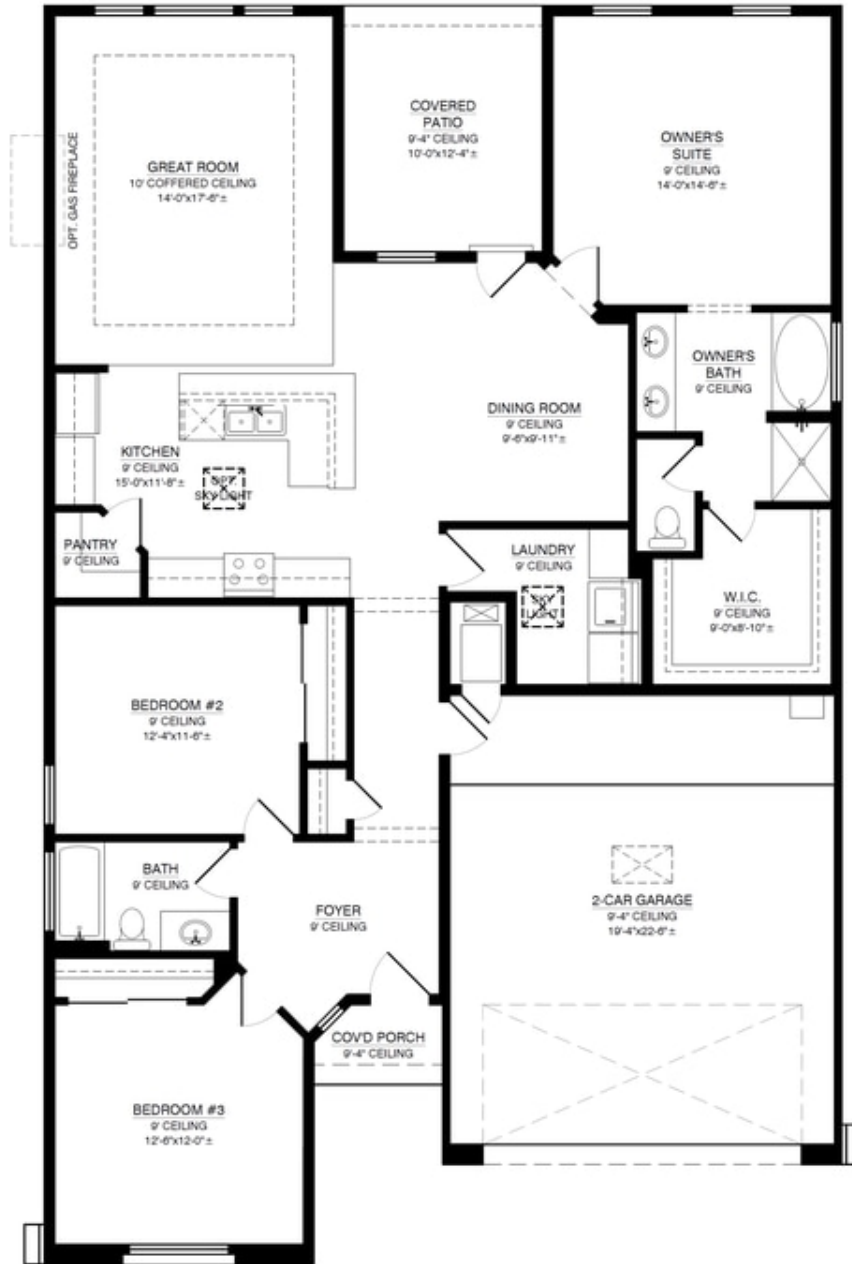

# 1185 Fascination St.

Rio Rancho, NM 87144

**NEW HOME SPECIALIST**  
Call Us @ (505) 510-4626

SALE PENDING

**SALE PENDING**

**Plan:** The Selena

**Elevation:** Mission Elevation

 1,730 Sq. Ft.

 3 Bedrooms

 2.0 Bathrooms

Known for mainstreaming Tejano music, Selena Quintanilla was small but powerful, our Selena floor plan portrays her in just that way. The Selena is a ready-to-be-built plan that features a recessed patio, offering the luxury of privacy while you sip coffee in your robe in the morning. This three-bedroom house offers great view potential from the great room, kitchen, and the owner's suite.

## Selena Floor Plan

**FLOOR PLAN**

All square footage is approximate. Renderings are artist's conceptions and may vary slightly from the actual home. Homes may be built in reverse of plans shown, depending on site conditions. Minor architectural changes may be made occasionally at the option of the builder. Please contact your Sales Consultant for details.