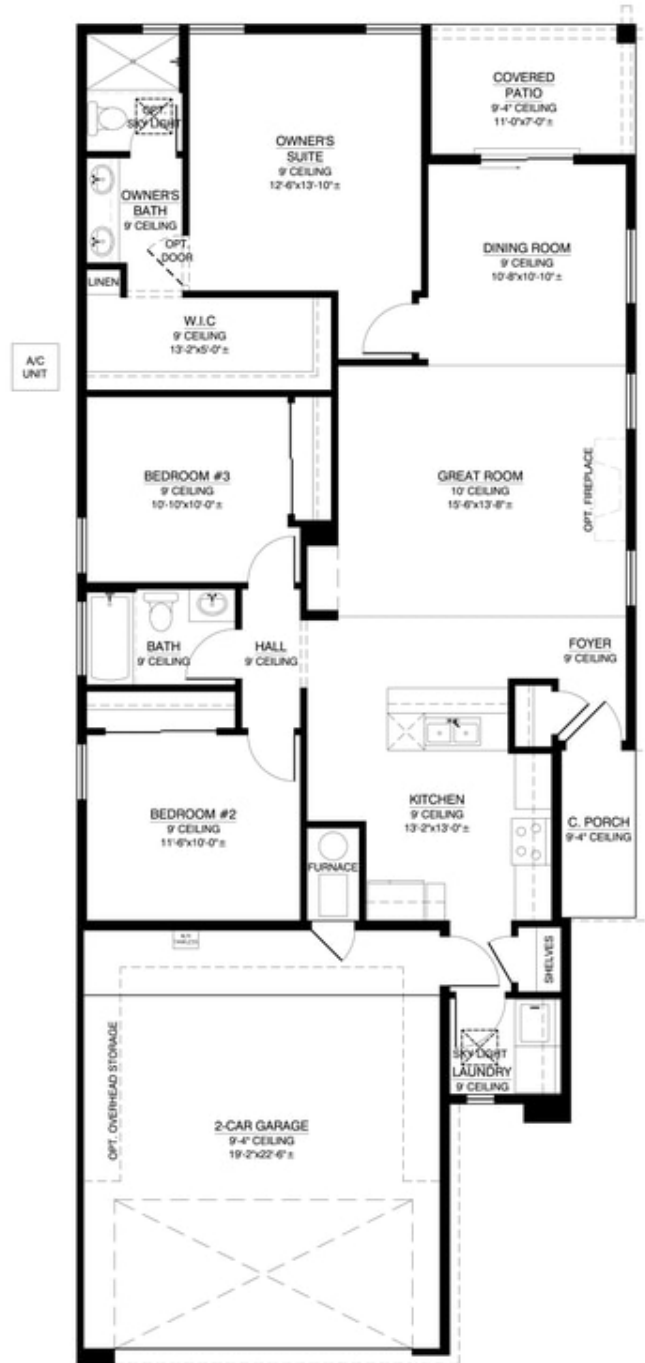

SINGLE FAMILY HOME

La Paz

Moderno at Lomas Encantadas

The La Paz Floor Plan

Homes may be built in reverse of plans shown, depending on site conditions. Minor architectural changes may be made occasionally at the option of the builder. Printed material is not date stamped. Prices are subject to change. Please reference Abrazo Homes' website for most updated and accurate pricing and information. Please contact your Sales Consultant for details.