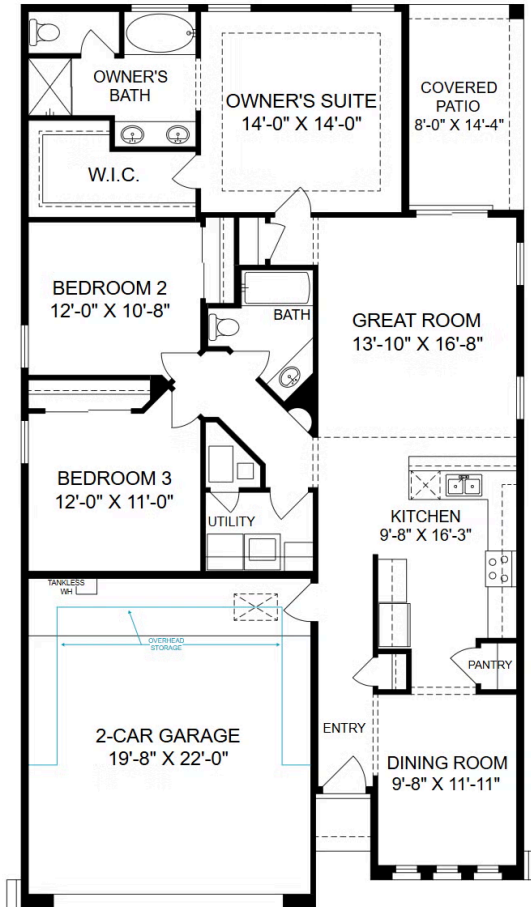

SINGLE FAMILY HOME
2712 Seaforth Circle NE
Rio Rancho, NM 87144

NEW HOME SPECIALIST
Call Us @ 505-337-3243

[Click Here](#)

Homes may be built in reverse of plans shown, depending on site conditions. Minor architectural changes may be made occasionally at the option of the builder. Printed material is not date stamped. Prices are subject to change. Please reference Abrazo Homes' website for most updated and accurate pricing and information. Please contact your Sales Consultant for details.