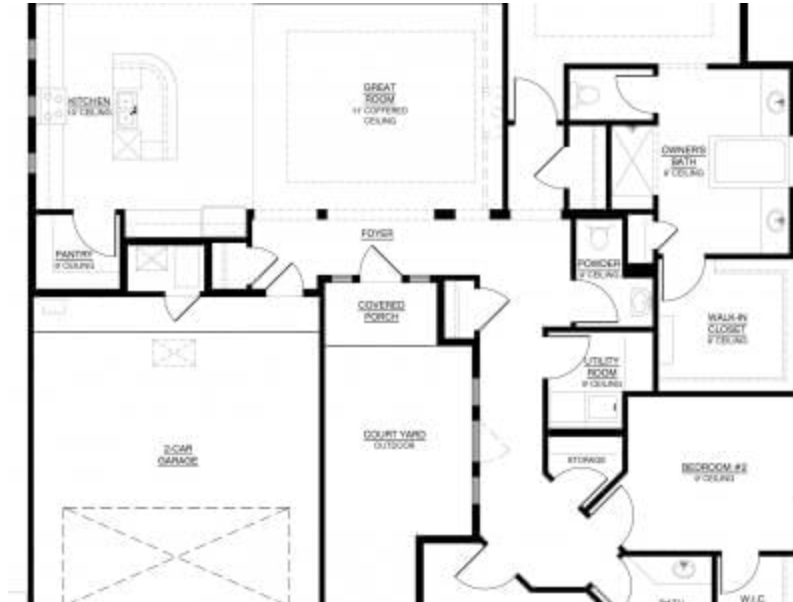

Katherine of Aragon is most notably known as the first wife of King Henry VIII, but before she became his wife, she was the first female ambassador in European history, deserving nothing less than an award-winning floor plan named in her honor. The ready to be built Katherine has a master bath that stands out from any other plan that even Abrazo has to offer! It also features an optional buffet and a private covered patio and tons of natural light. Discover why this plan was awarded best kitchen, best bath, and the premier award in the Parade of Homes.

All square footage is approximate. Renderings are artist's conceptions and may vary slightly from the actual home. Homes may be built in reverse of plans shown, depending on site conditions. Minor architectural changes may be made occasionally at the option of the builder. Please contact your Sales Consultant for details.

NONE HOME

The Katherine

Available in 1 Communities

The Katherine Floor Plan

All square footage is approximate. Renderings are artist's conceptions and may vary slightly from the actual home. Homes may be built in reverse of plans shown, depending on site conditions. Minor architectural changes may be made occasionally at the option of the builder. Please contact your Sales Consultant for details.